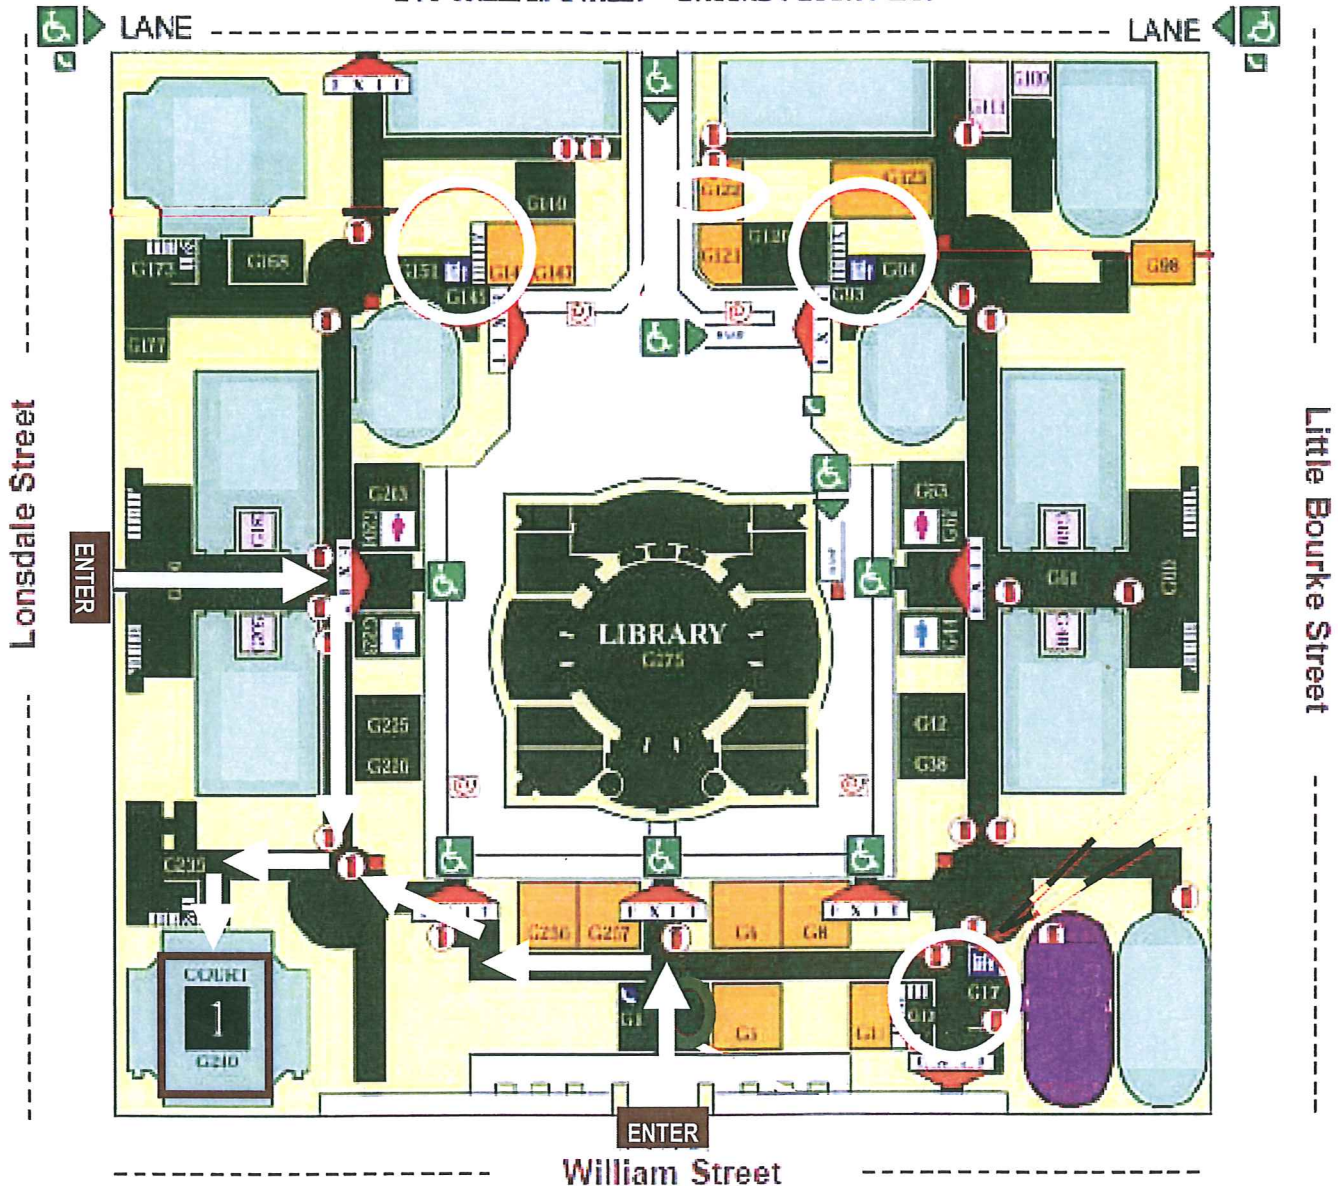

# SUPREME COURT OF VICTORIA

210 WILLIAM STREET - GROUND FLOOR PLAN

**The Admission Ceremony is conducted in Banco Court (Court 1)**

**Closest security entrance to Court 1 is either on William Street or Lonsdale Street**

**Applicants and their guests must be seated in the courtroom no later than thirty minutes prior to the time fixed for the Admission Ceremony.**

**If taking photographs outside the Court please do not impede the entrances.**